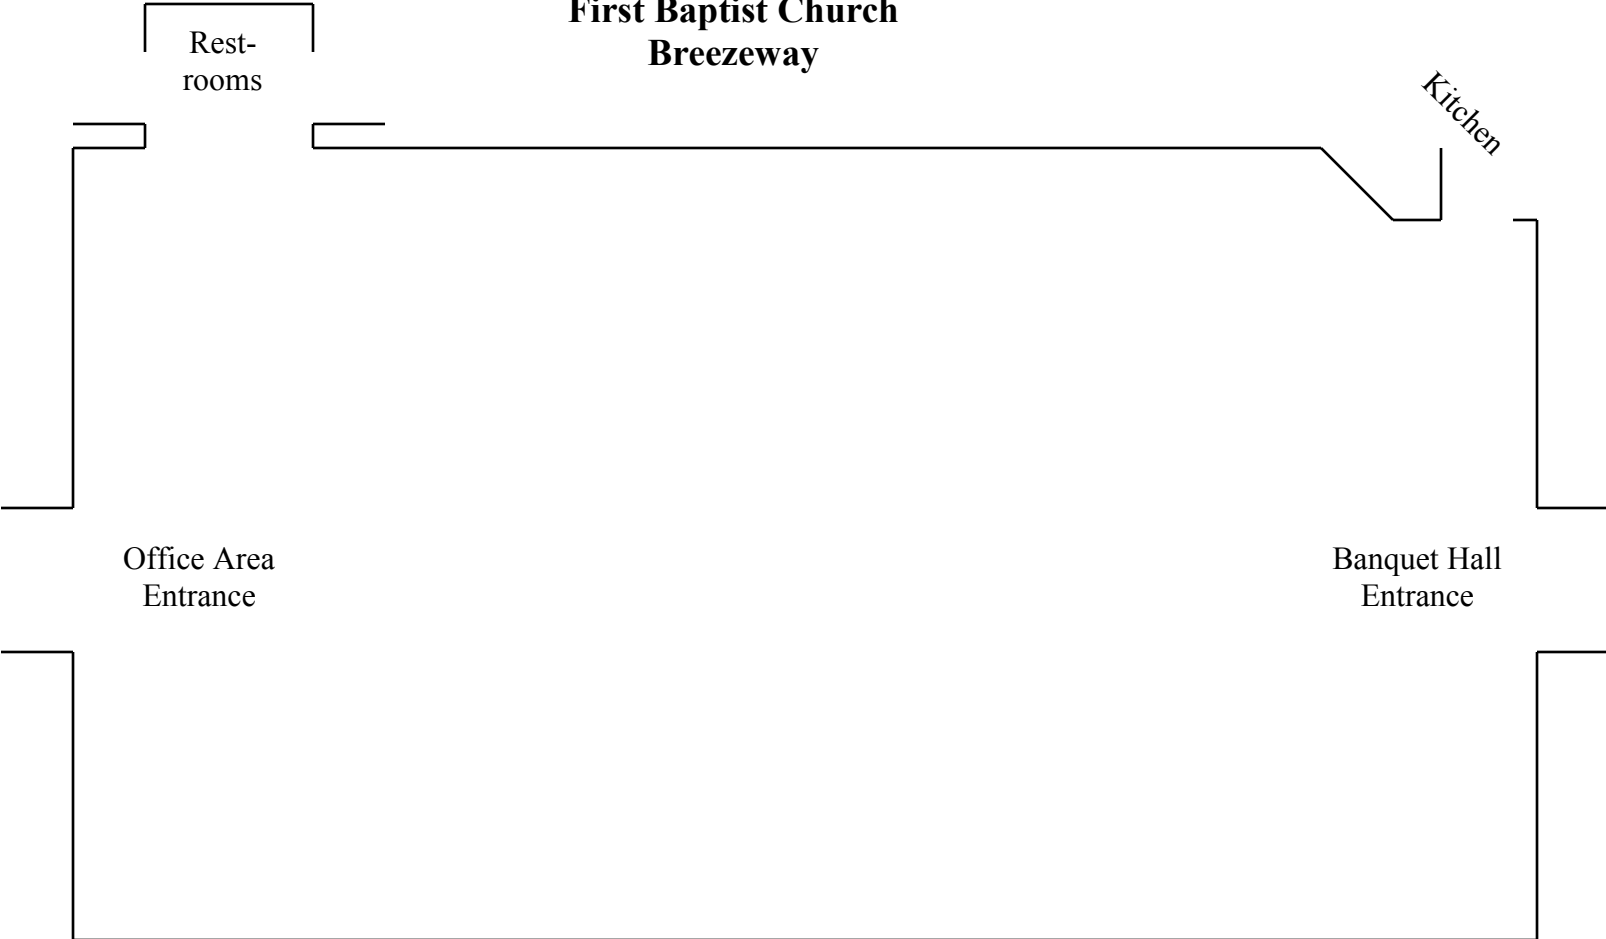

**First Baptist Church
Breezeway**

Rectangular and Round Tables
Accommodate 6-8 Persons Each

Please draw your desired set-up
using the following indicators:

= Rectangular Tables

= Round Tables

X = Chairs